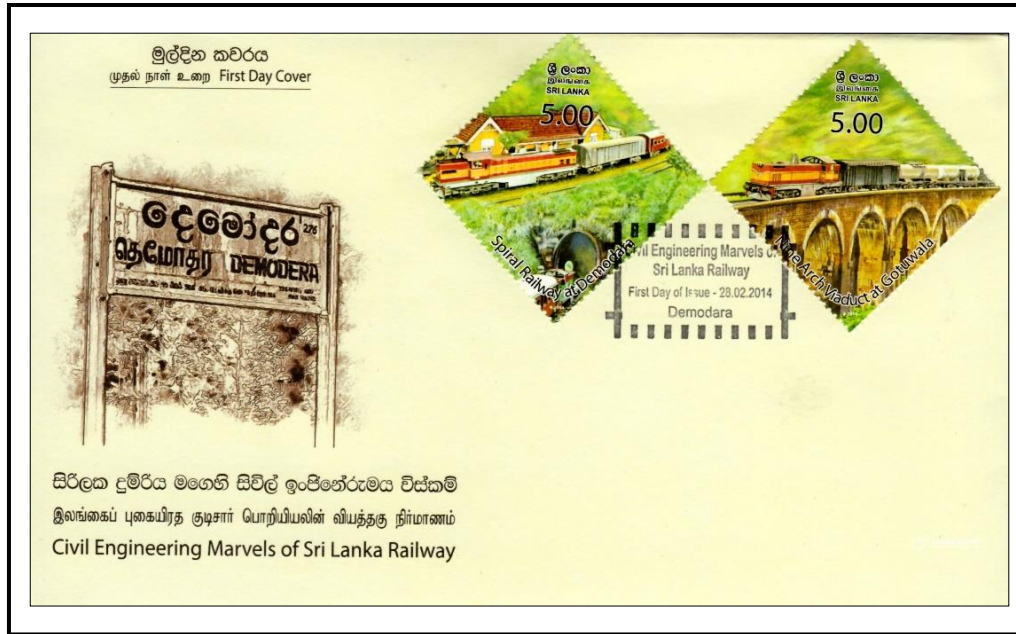

3. Civil Engineering Marvels of Sri Lanka Railway.

Issued Date : 28.02.2014

Type : Commemorative Issues

Bulletin No : 839

Stamps SG No : 2251, 2252