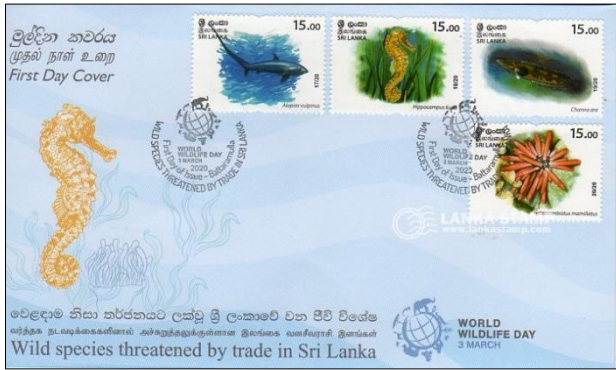

6. Wild Species Threatened by Trade in Sri Lanka

Issued Date : 3.3.2020

Type : Commemorative Issues

Bulletin No : 983

Stamps SG No : Not issued - CSL 2368 - 87