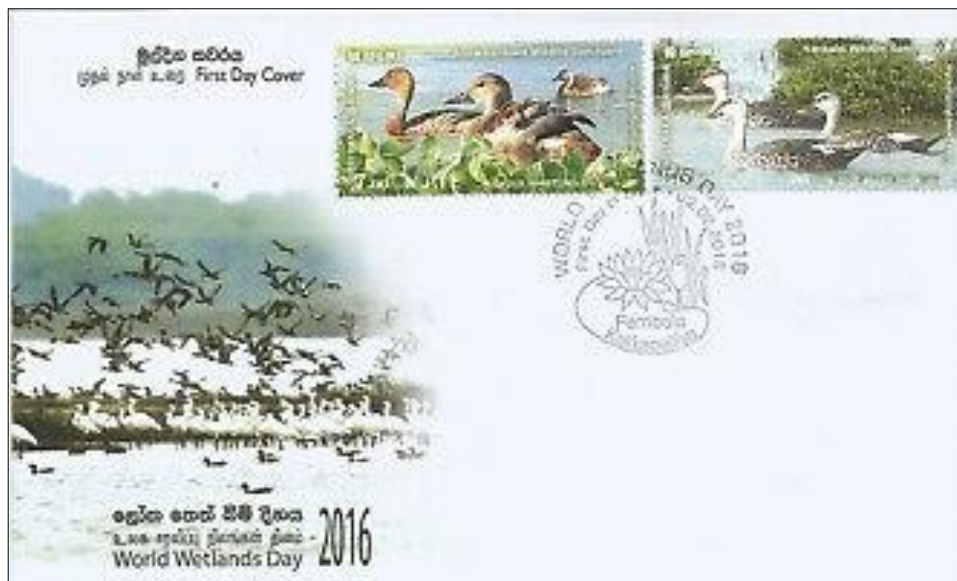

3. National Parks of Sri Lanka-Kumana.

Issued Date : 26.01.2016

Type : Commemorative Issues

Bulletin No : 879

Stamps SG No : 2340 - 2346

4. World Wetlands Day.

Issued Date : 02.02.2016

Type : Commemorative Issues