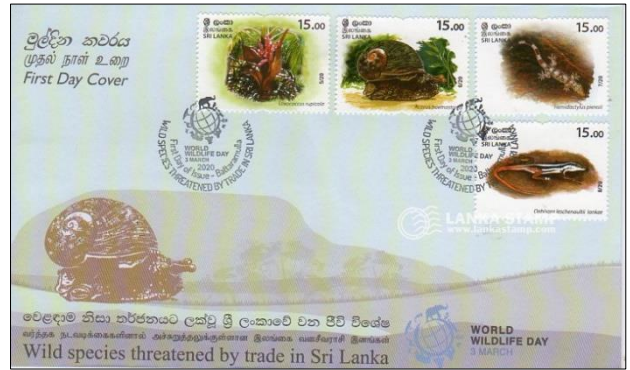

6. Wild Species Threatened by Trade in Sri Lanka

Issued Date : 3.3.2020

Type : Commemorative Issues

Bulletin No : 983

Stamps SG No : Not issued - CSL 2368 - 87