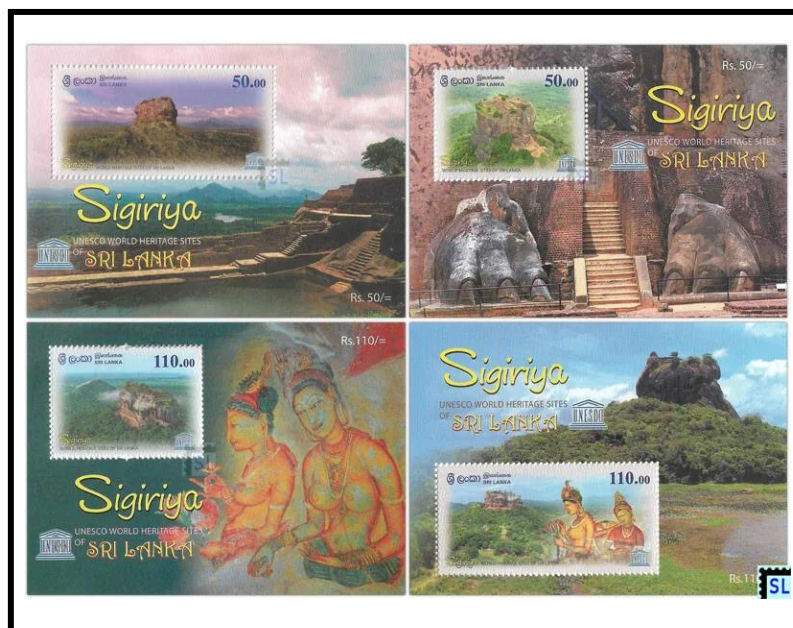

2. Miniature Sheet