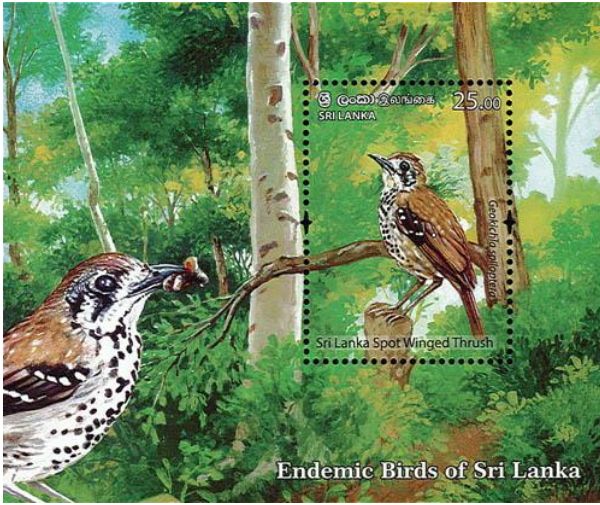

2. Miniature Sheet

SG No. : No SG

3. Stamps

CSL 2413

CSL 2414

5. ENDEMIC BIRDS OF SRI LANKA 2021

The philatelic bureau of the department of posts has issued six postage stamps, worth Rs. 25.00 each, 6 souvenir sheets, 6 first day covers, 6 miniature sheet first day covers, 9th October 2021, that depict the six endemic birds in Sri Lanka. These stamps were issued on the World Wildlife Day.

MSFDC

Details

Date of issued	:	09-Oct-2021
Denomination	:	25.00 * 6
Catalogue No.	:	CSL 2427 – CSL 2432
<i>Designers</i>		
Stamp	:	Pulasthi Ediriweera

Related Philatelic Items

1. First Day Cover

2. Souvenir Sheet