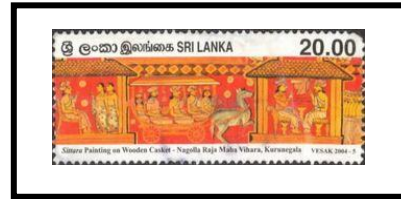

SG 1703

SG 1704

2. KANDY ESALA PERAHERA 2020

The philatelic bureau of the department of posts has issued three postage stamps, three souvenir sheets, a first day cover and three miniature sheet first day covers on 25 July. 2020 for the Kandy Esala perahera