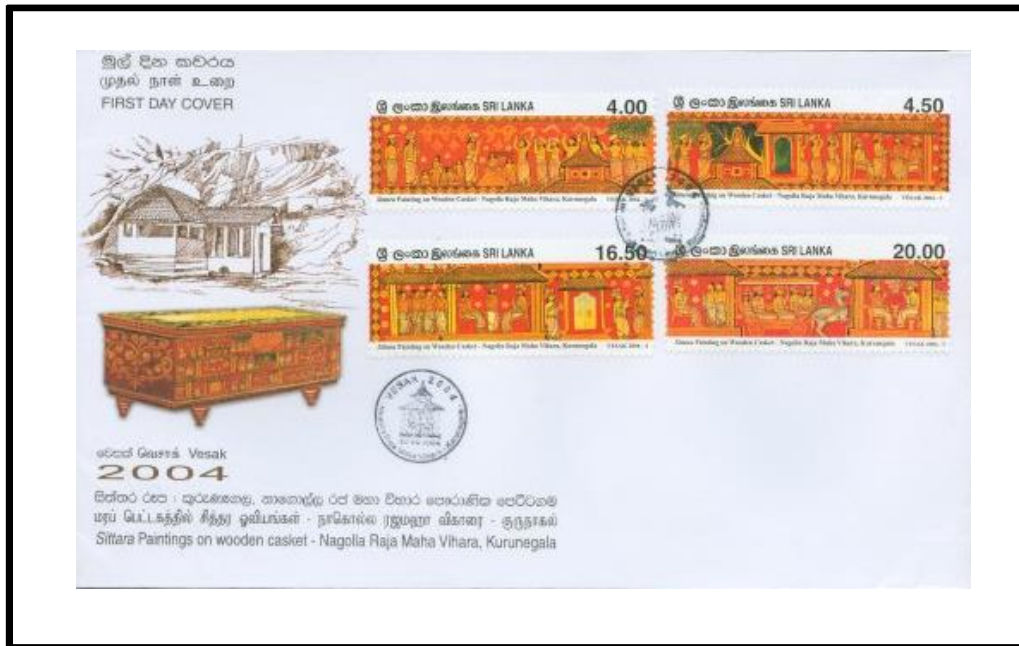

Related Philatelic Items

1. First Day Cover