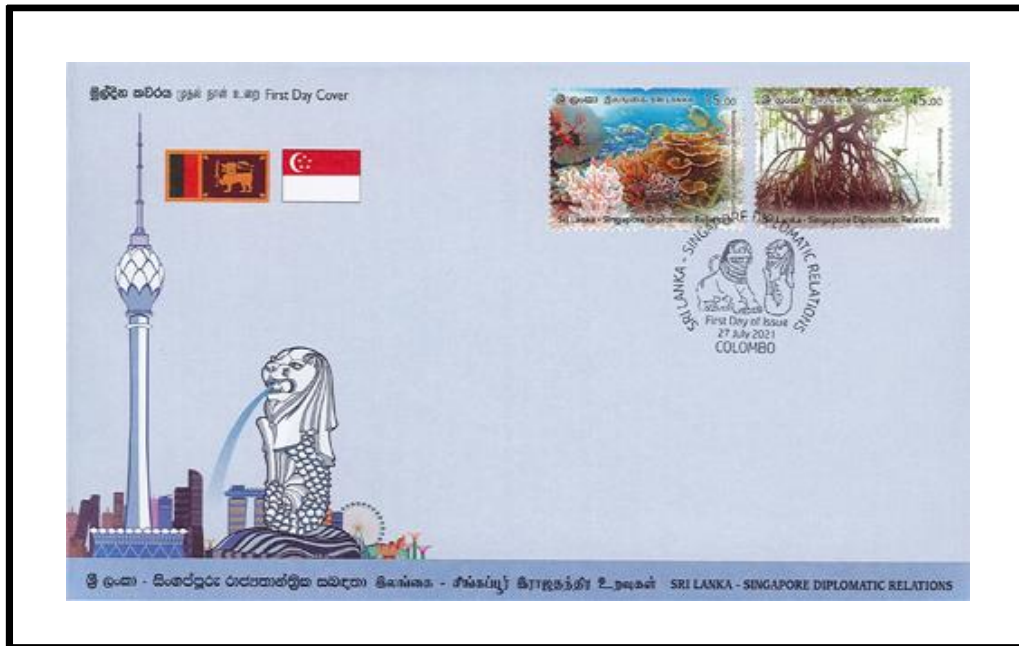

Related Philatelic Items

1. First Day Cover

2. Souvenir Sheet

3. Stamps

CSL 2406

CSL 2407

Related Philatelic Items

1. First Day Cover

2. Miniature Sheet

SG No. : No SG

3. Stamps

CSL 2413

CSL 2414

5. ENDEMIC BIRDS OF SRI LANKA 2021

The philatelic bureau of the department of posts has issued six postage stamps, worth Rs. 25.00 each, 6 souvenir sheets, 6 first day covers, 6 miniature sheet first day covers, 9th October 2021, that depict the six endemic birds in Sri Lanka. These stamps were issued on the World Wildlife Day.