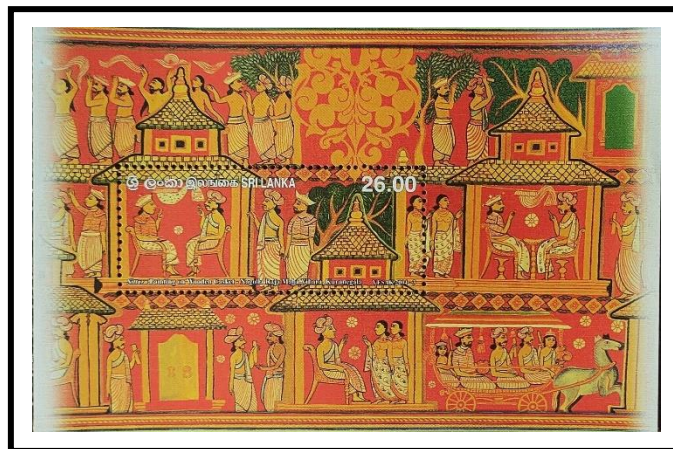

2. Miniature Sheet

SG No. : MS1705

Stamps SG No : Only for the Miniature Sheets/ No separate stamp