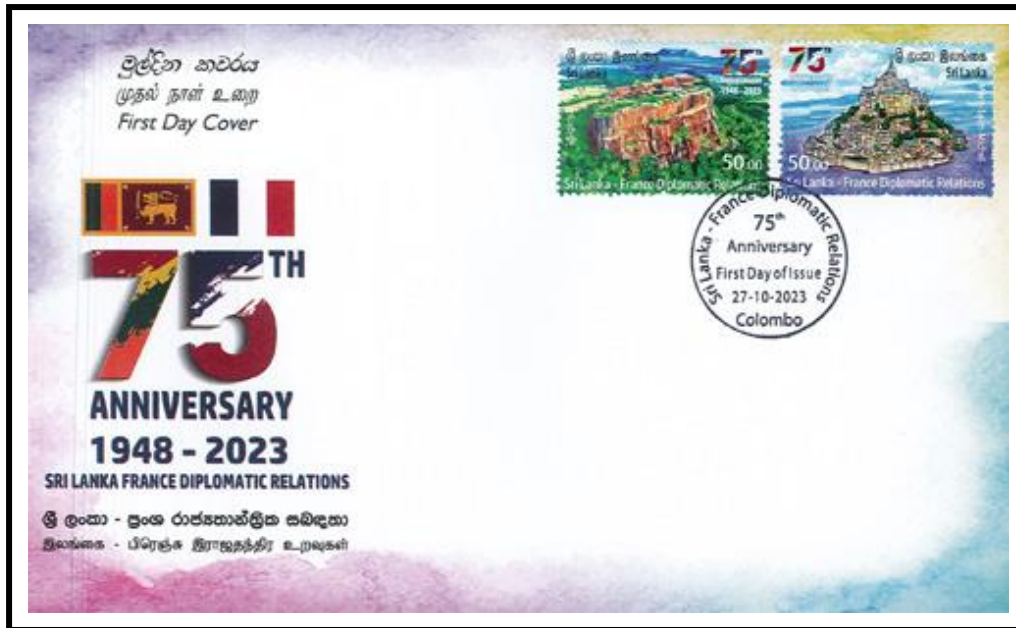

Related Philatelic Items

1. First Day Cover