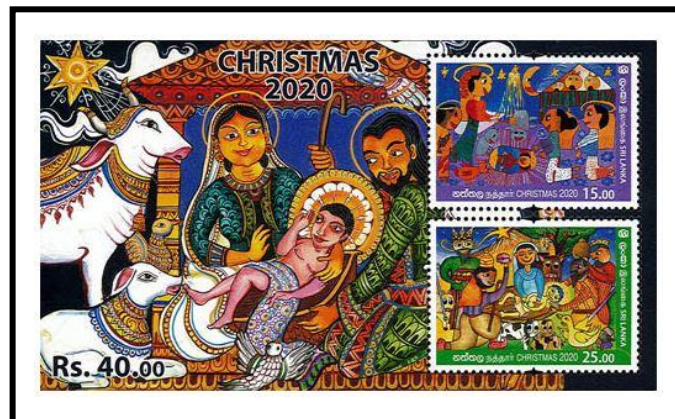

2. Souvenir Sheet