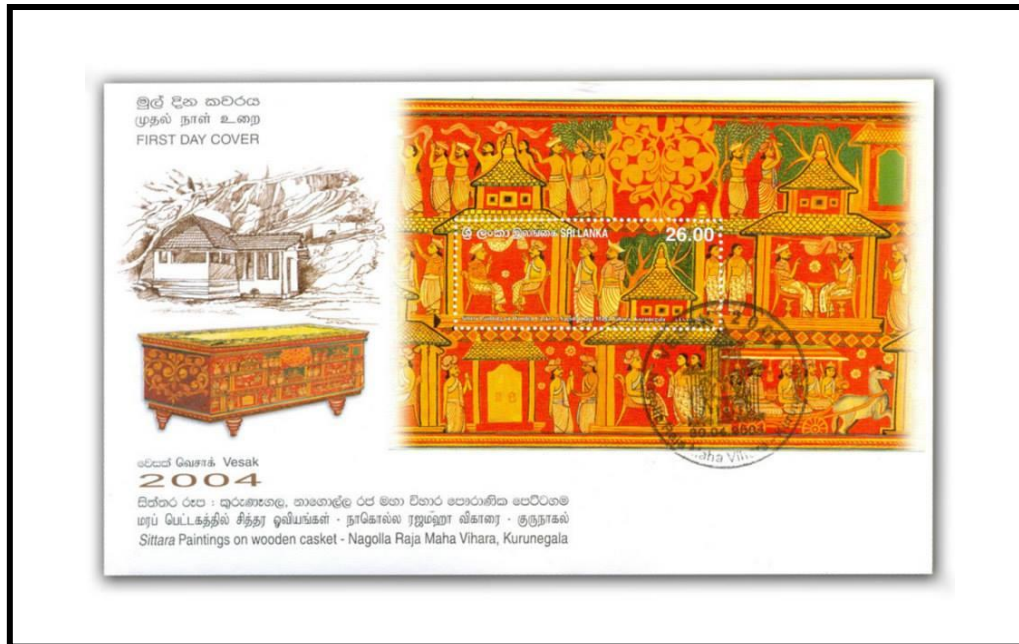

1. VESAK 2004

The philatelic bureau of the department of posts has issued four postage stamps, a souvenir sheet, a first day cover and a miniature sheet first day cover on 30 Apr 2004 for the Vesak 2004.

MSFDC

Details

Date of issued	:	30-Apr-2004
Denomination	:	4.00, 4.50, 16.00, 20.00
Catalogue No.	:	4.00 - CSL 1537
		4.50 - CSL 1538
		16.00 - CSL 1539
		20.00 - CSL 1540

Designers

Stamp : Palitha Gunasinghe