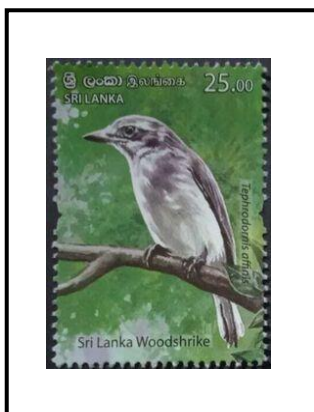

World Coconut Day

Issued : 02 Sep 2021

Sheetlet

Sri Lanka

Yapahuwa Lion

Issued : 09 Oct 2021

Statues

Endemic Birds of Sri Lanka

Issued : 09 Oct 2021

Sri Lanka Woodshrike

Sri Lanka Swallow

Sri Lanka Crimson-Fronted Barbet

Sri Lanka Spot-Winged Thrush

Sri Lanka Greater Flameback

Sri Lanka Grey Hornbill

Sri Lanka