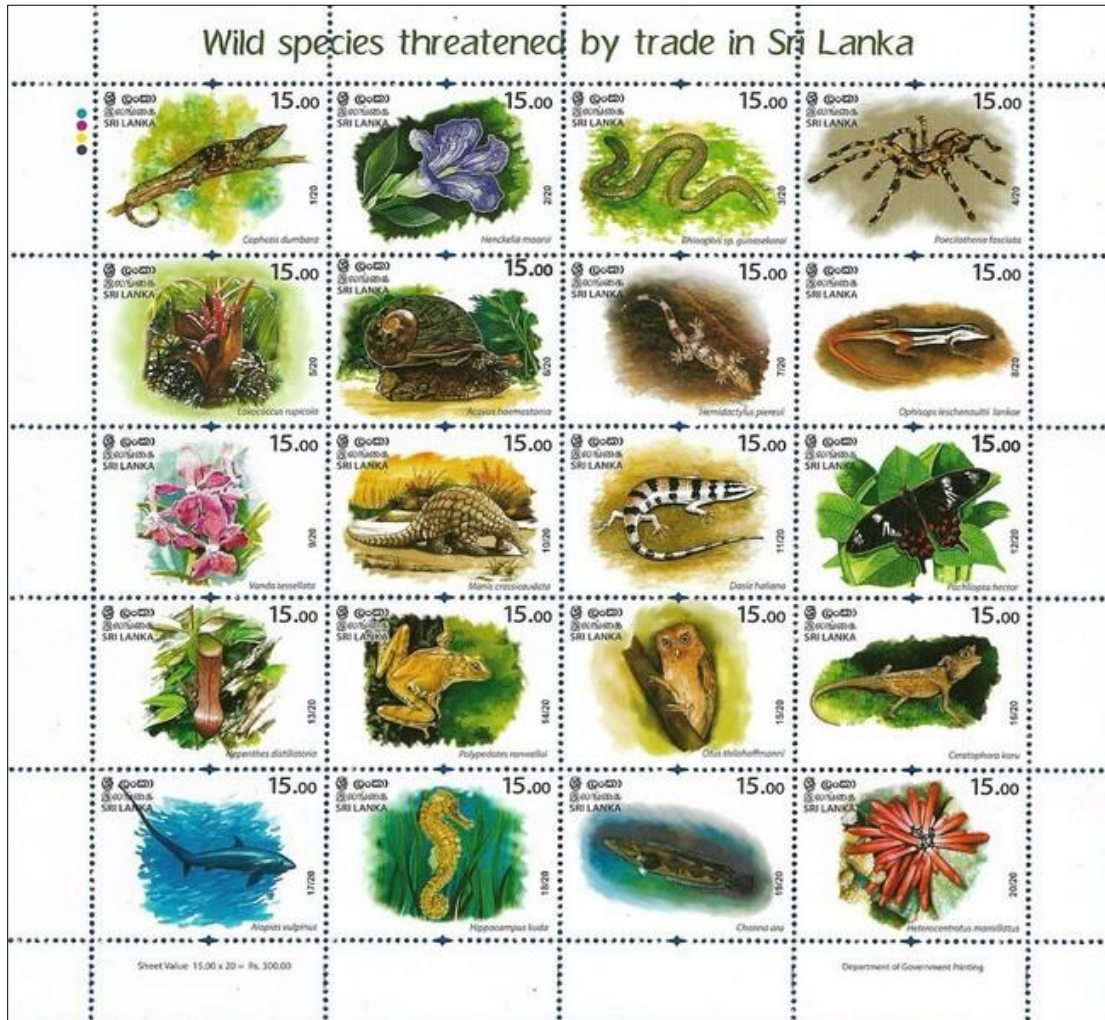

Caring Principles

Caring Principles

Wild species threatened by trade in Sri Lanka

Issued : 03 Mar 2020

Sheetlet

Vesak 2564

Issued : 06 May 2020

Minisheet